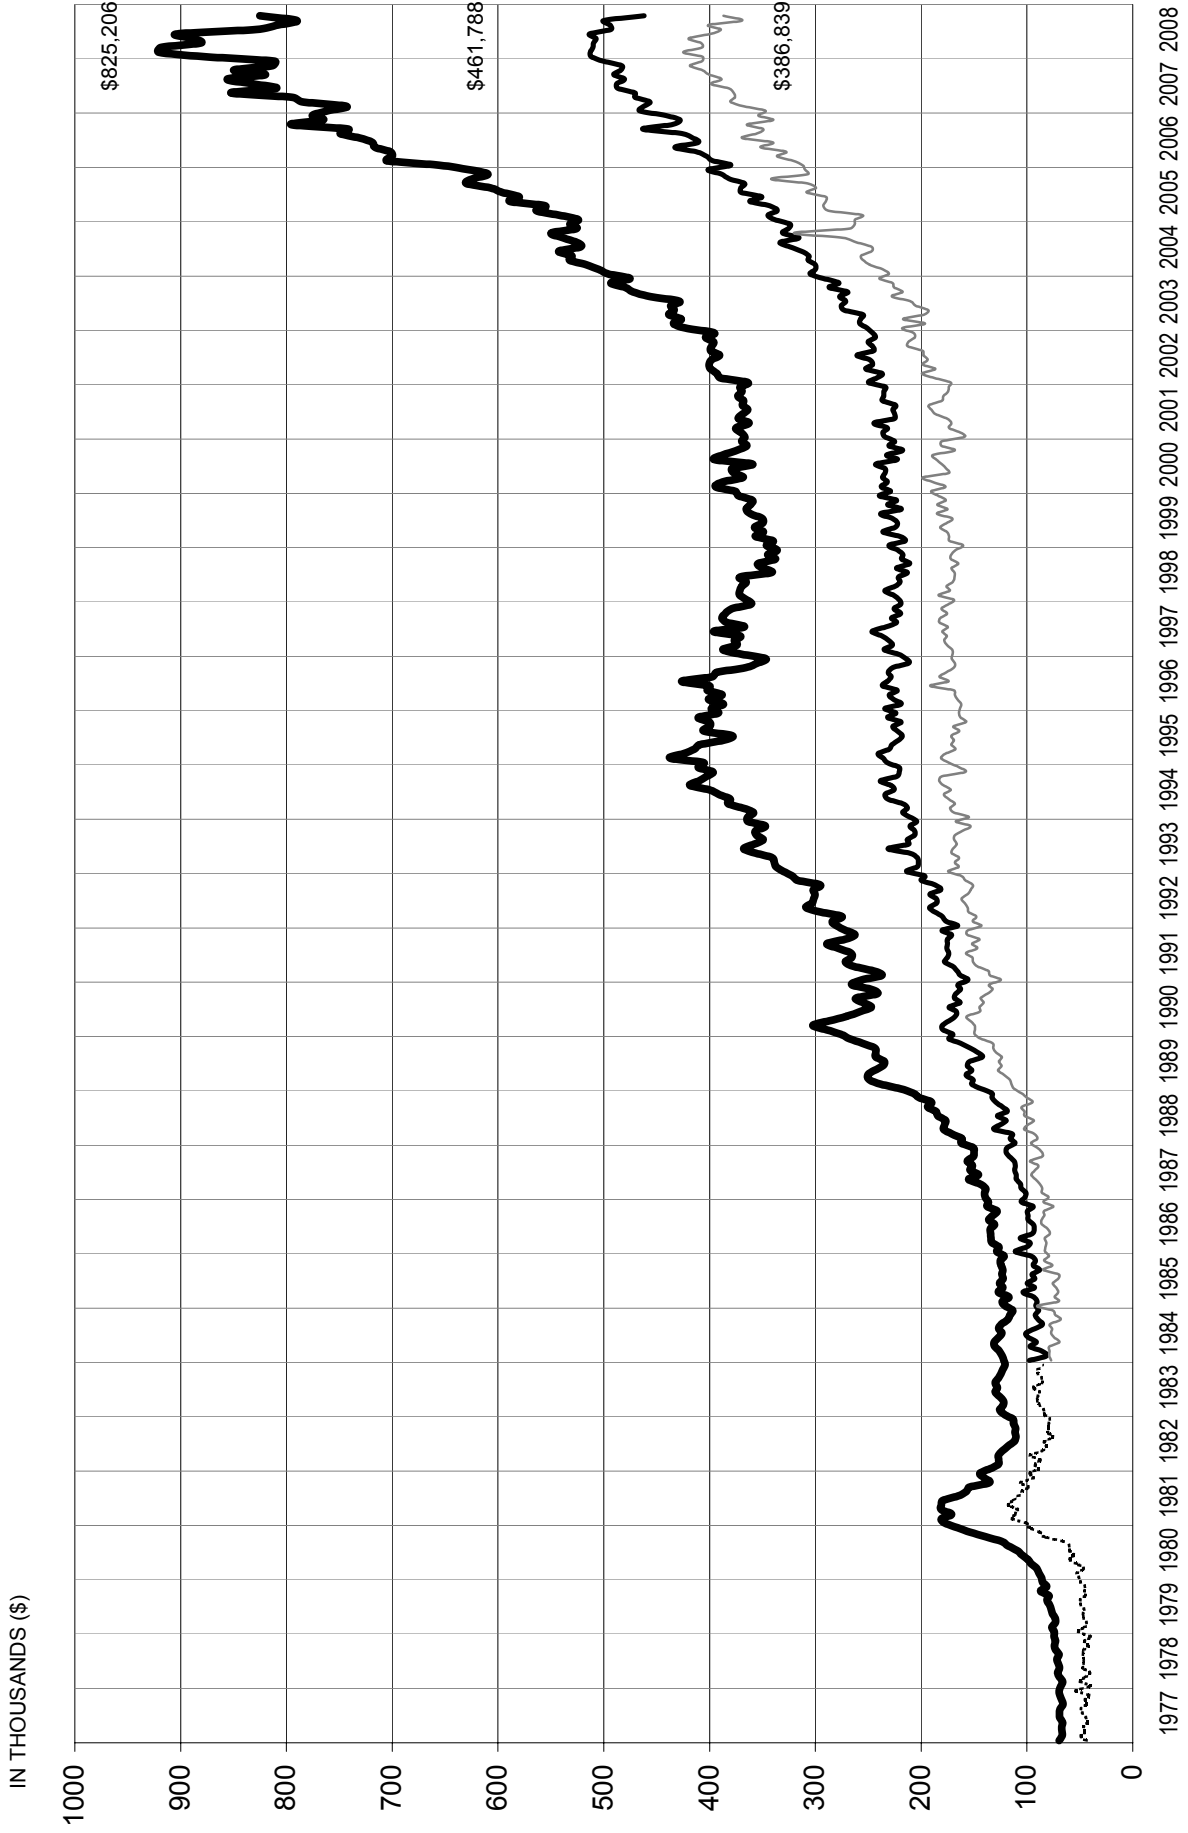

Real Estate Board of Greater Vancouver Average Price Graph January 1977 to October 2008

DETACHED
 CONDOMINIUM
 ATTACHED
 APARTMENTS

NOTE: From 1977 - 1984 condominium averages were not separated into attached & apartment.