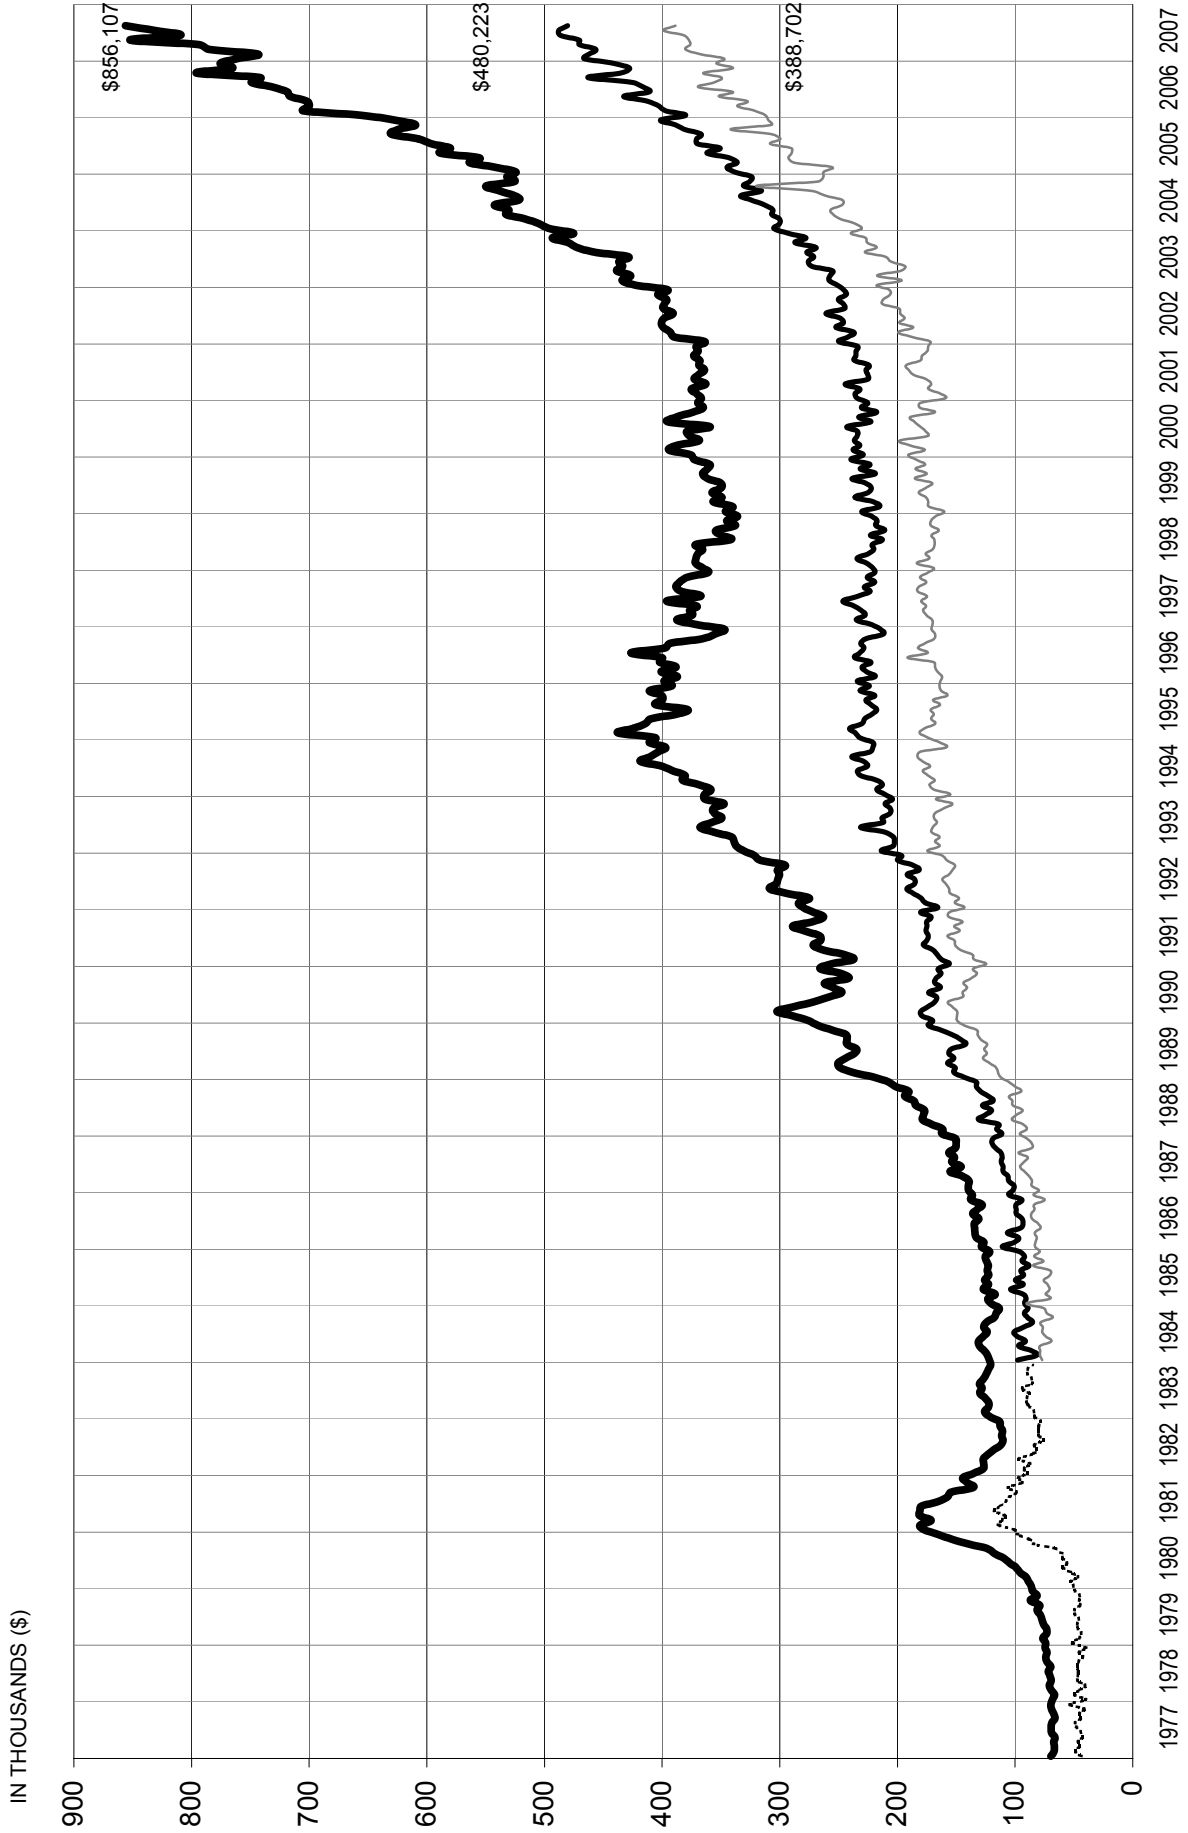

Real Estate Board of Greater Vancouver Average Price Graph January 1977 to August 2007

NOTE: From 1977 - 1984 condominium averages were not separated into attached & apartment.