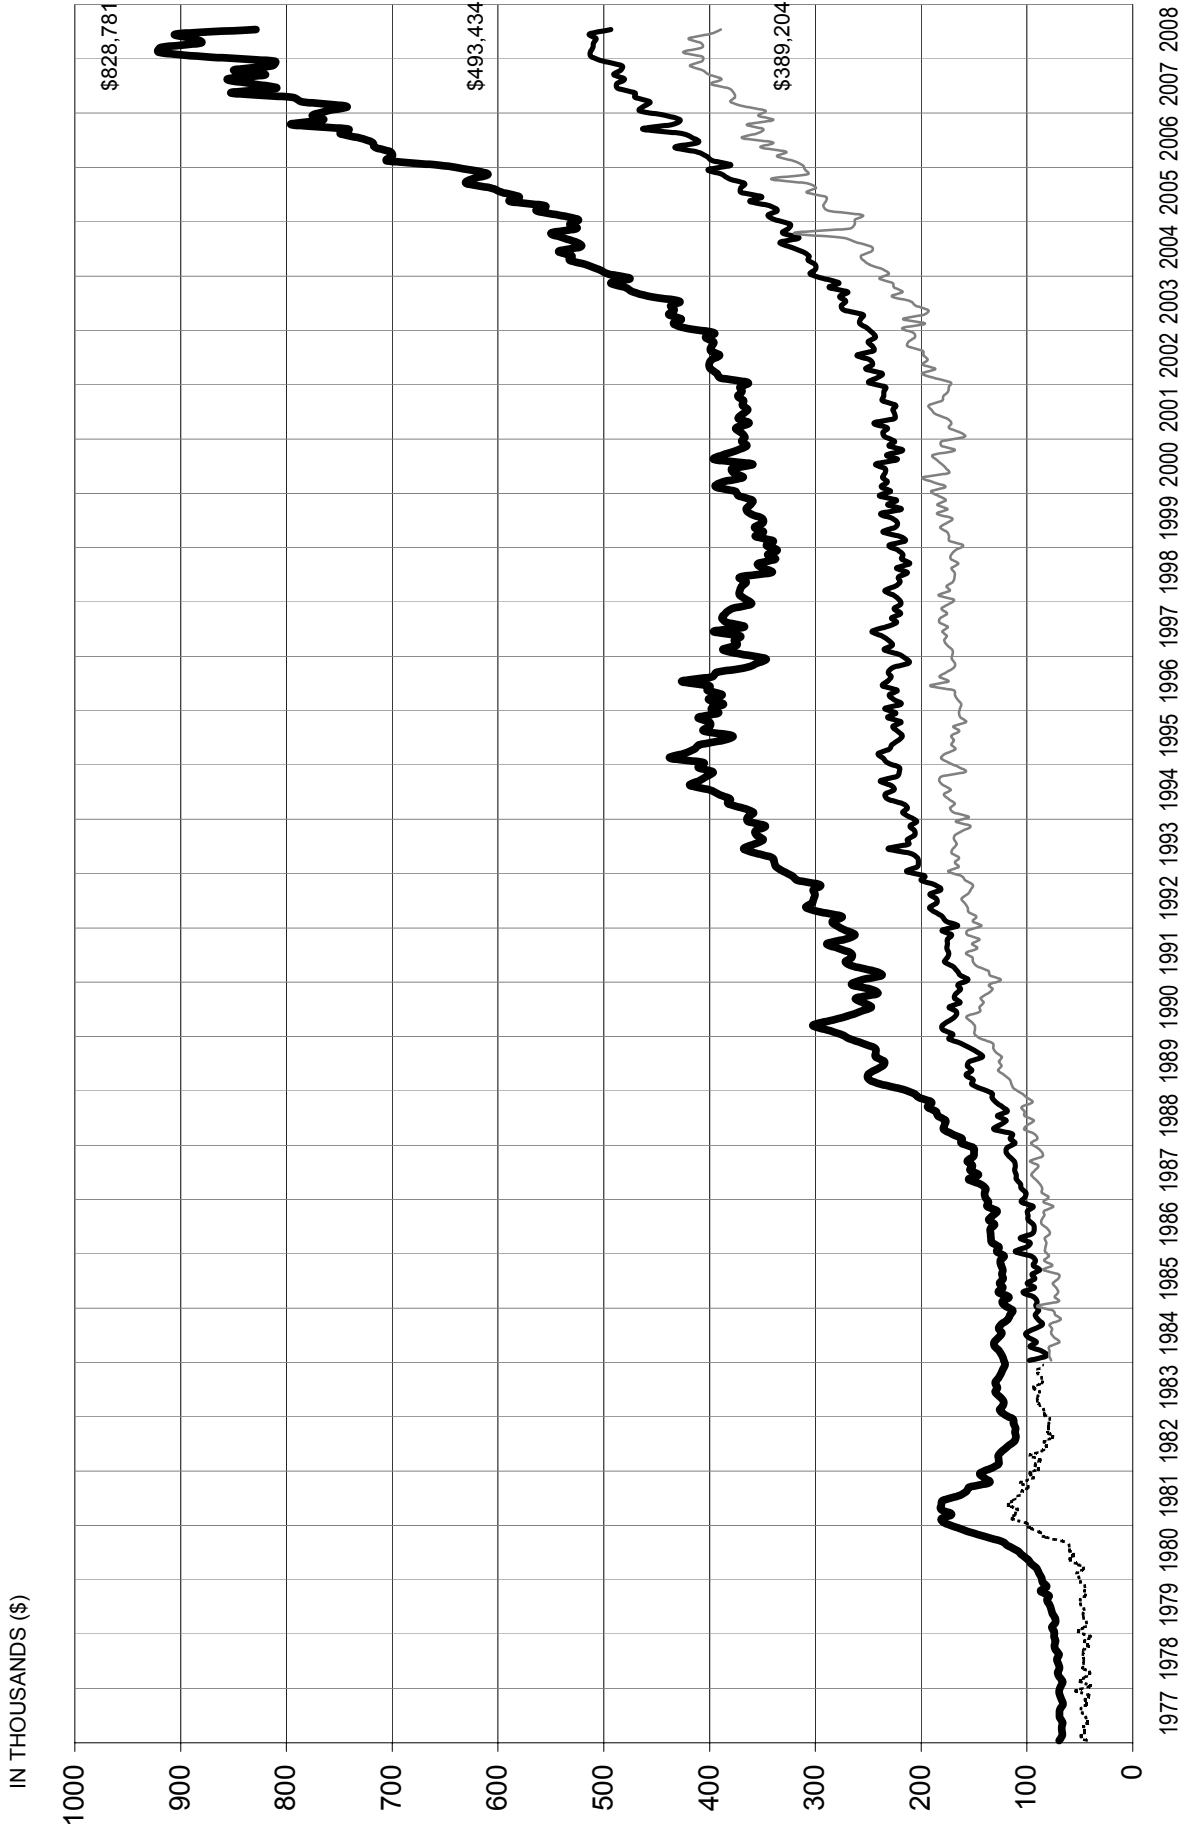

Real Estate Board of Greater Vancouver Average Price Graph January 1977 to July 2008

DETACHED
 CONDOMINIUM
 ATTACHED
 APARTMENTS

NOTE: From 1977 - 1984 condominium averages were not separated into attached & apartment.