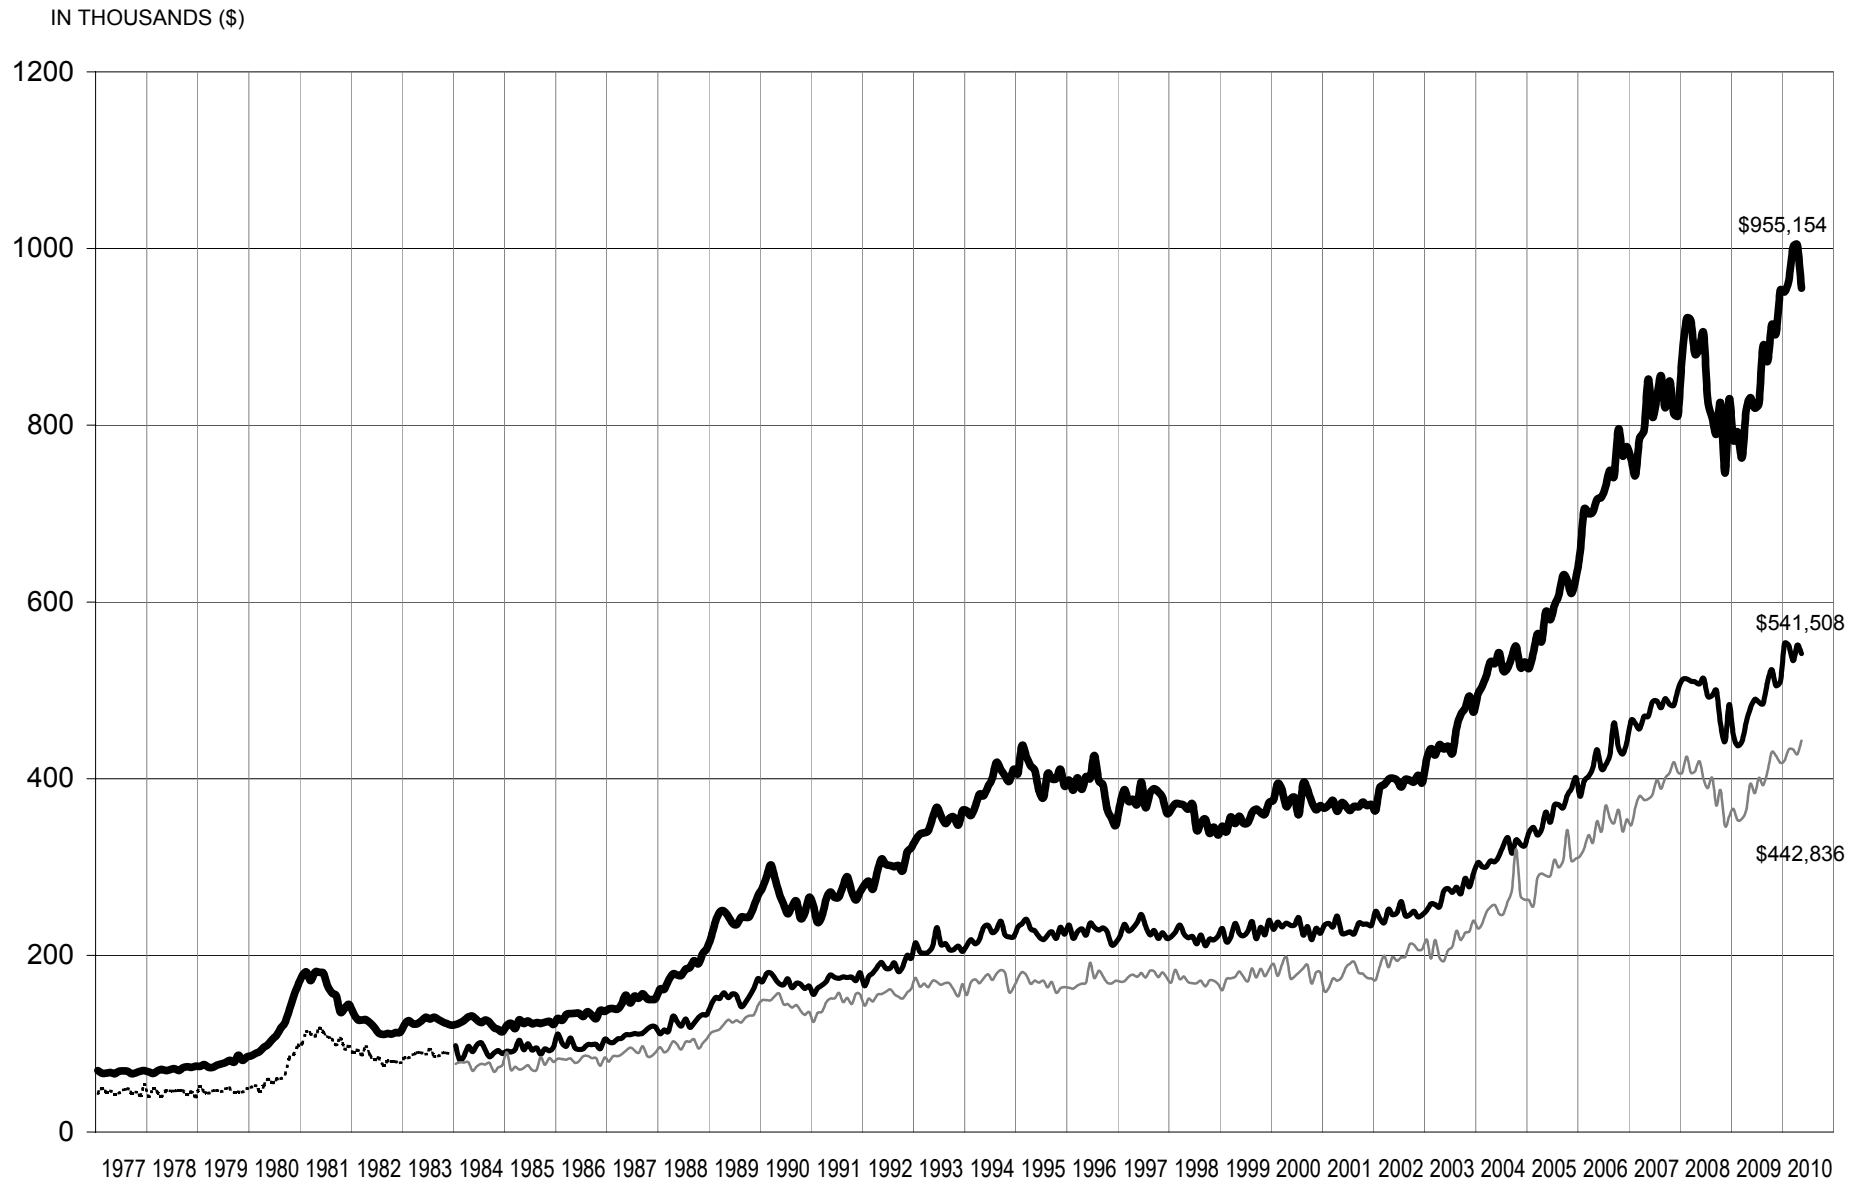

Real Estate Board of Greater Vancouver Average Price Graph January 1977 to May 2010

DETACHED
 CONDOMINIUM
 ATTACHED
 APARTMENTS

NOTE: From 1977 - 1984 condominium averages were not separated into attached & apartment.