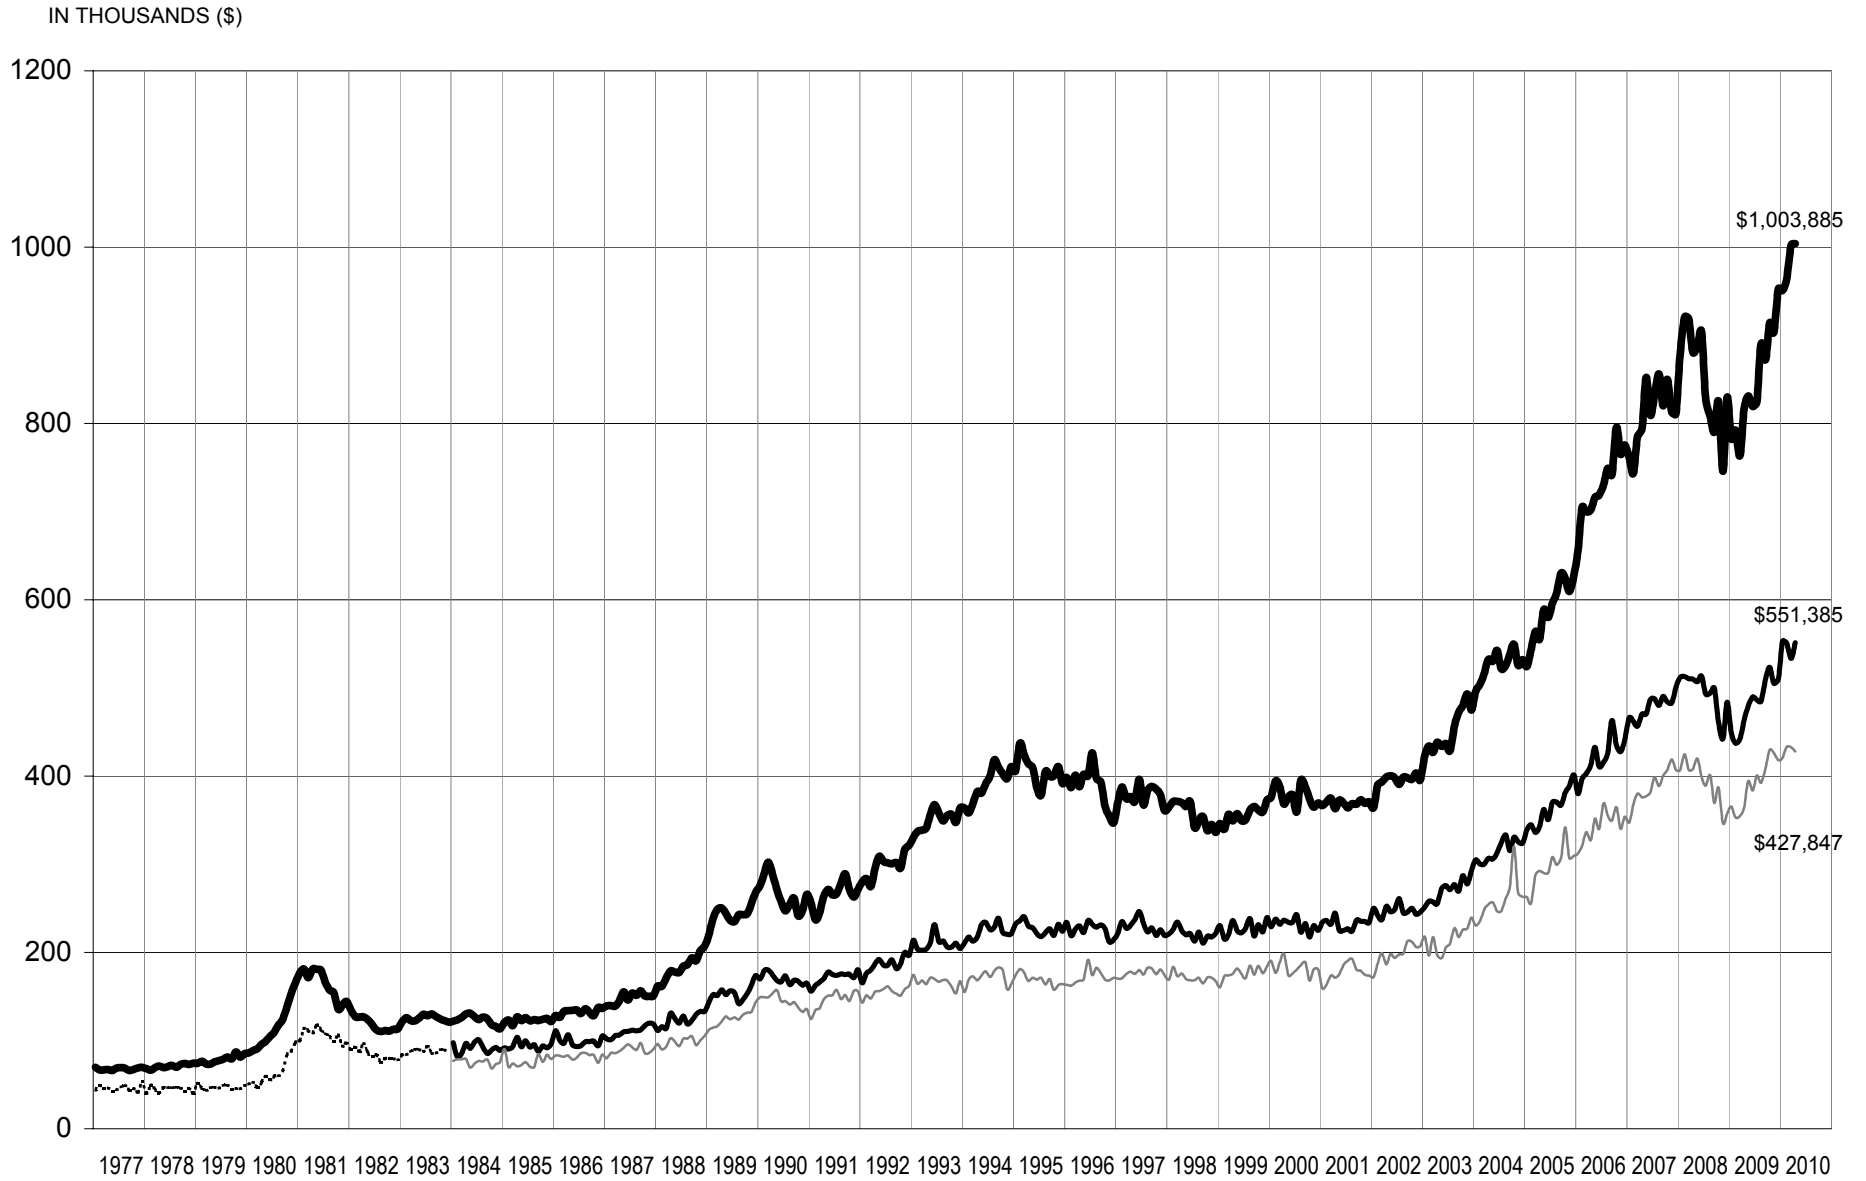

Real Estate Board of Greater Vancouver Average Price Graph January 1977 to April 2010

DETACHED
 CONDOMINIUM
 ATTACHED
 APARTMENTS

NOTE: From 1977 - 1984 condominium averages were not separated into attached & apartment.