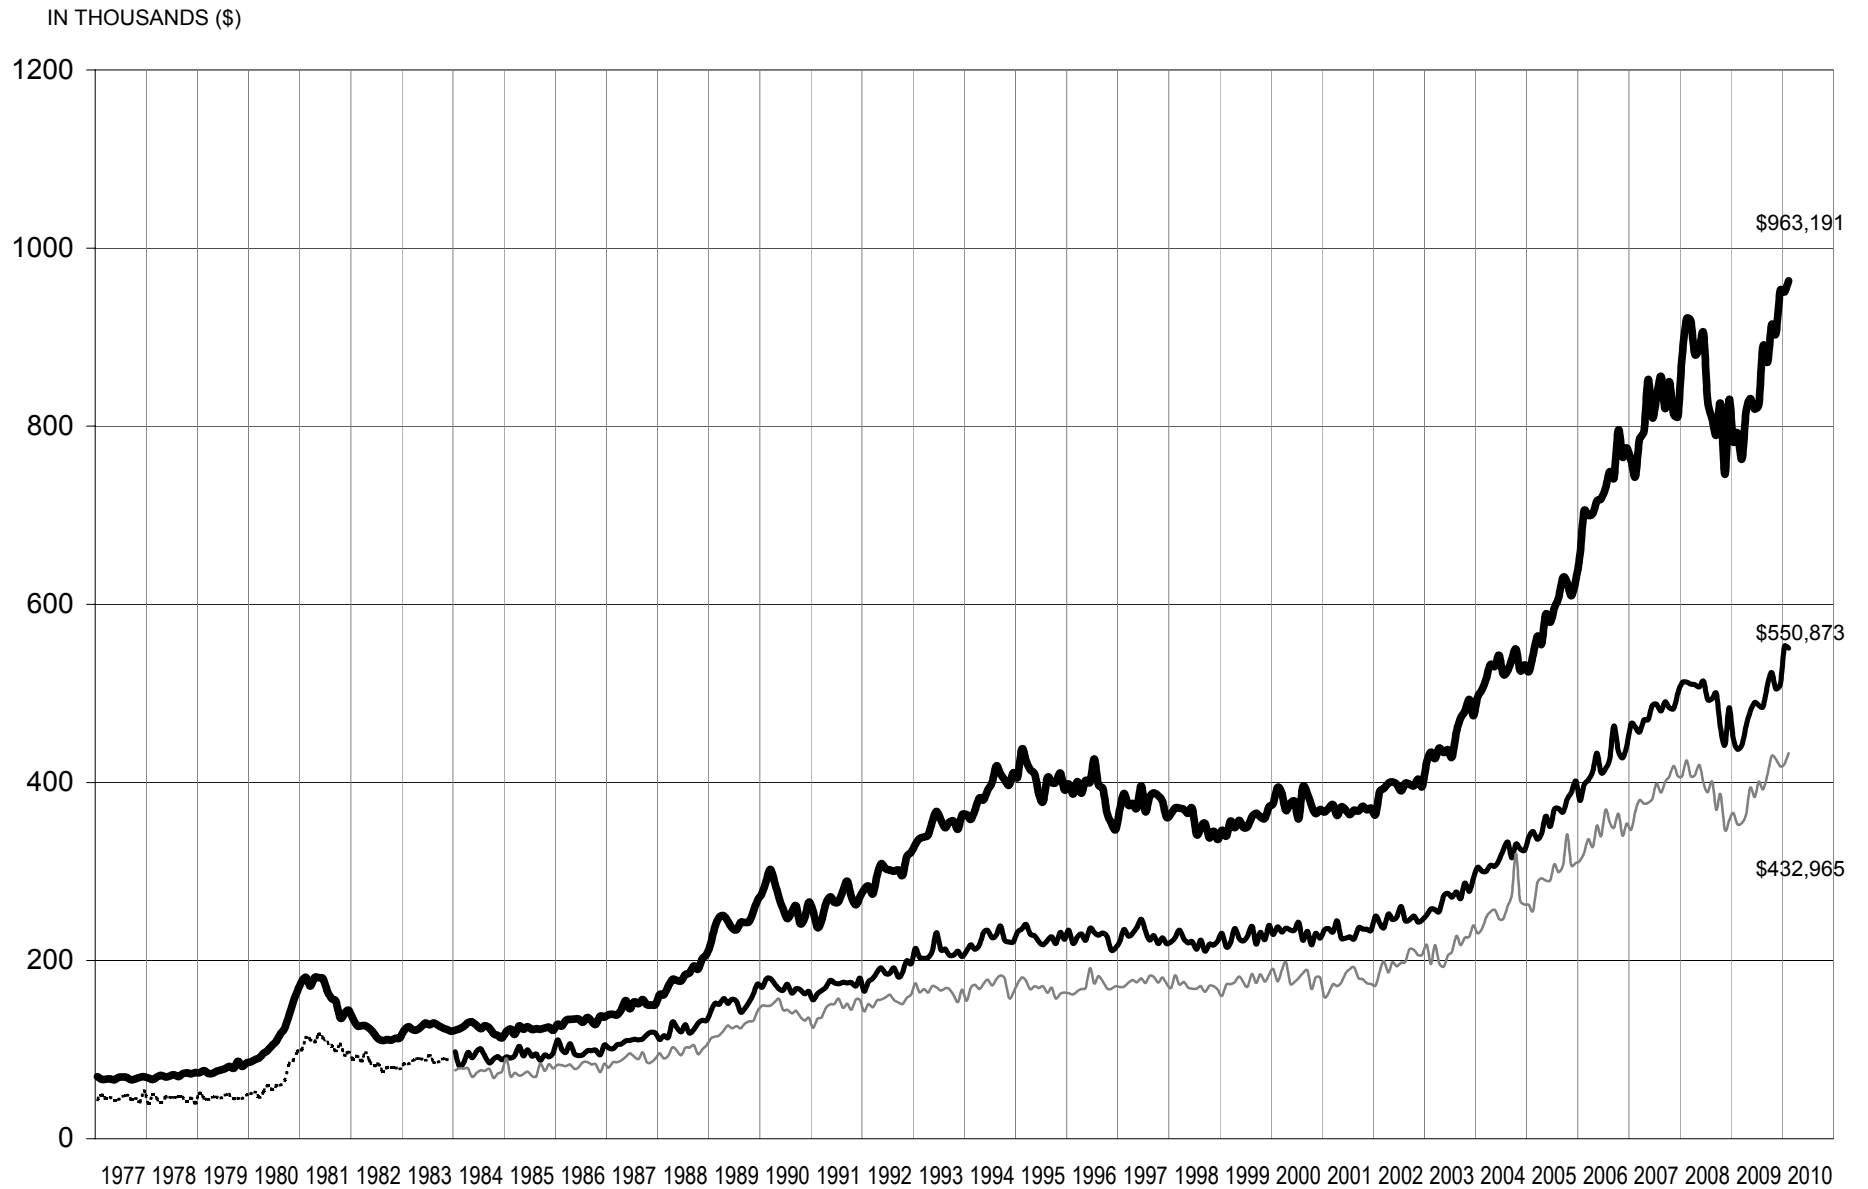

Real Estate Board of Greater Vancouver Average Price Graph January 1977 to February 2010

DETACHED
 CONDOMINIUM
 ATTACHED
 APARTMENTS

NOTE: From 1977 - 1984 condominium averages were not separated into attached & apartment.